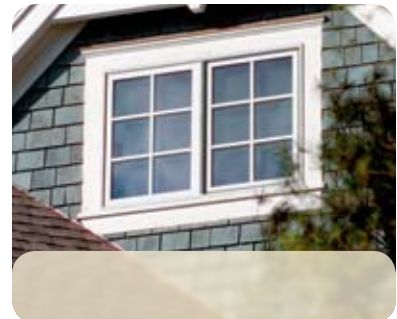

MORE SELECTION

Sequel offers a full line of pocket replacement windows—not just double hungs—so customers can match their double hung windows with their casements, awnings, pictures, and sliders.